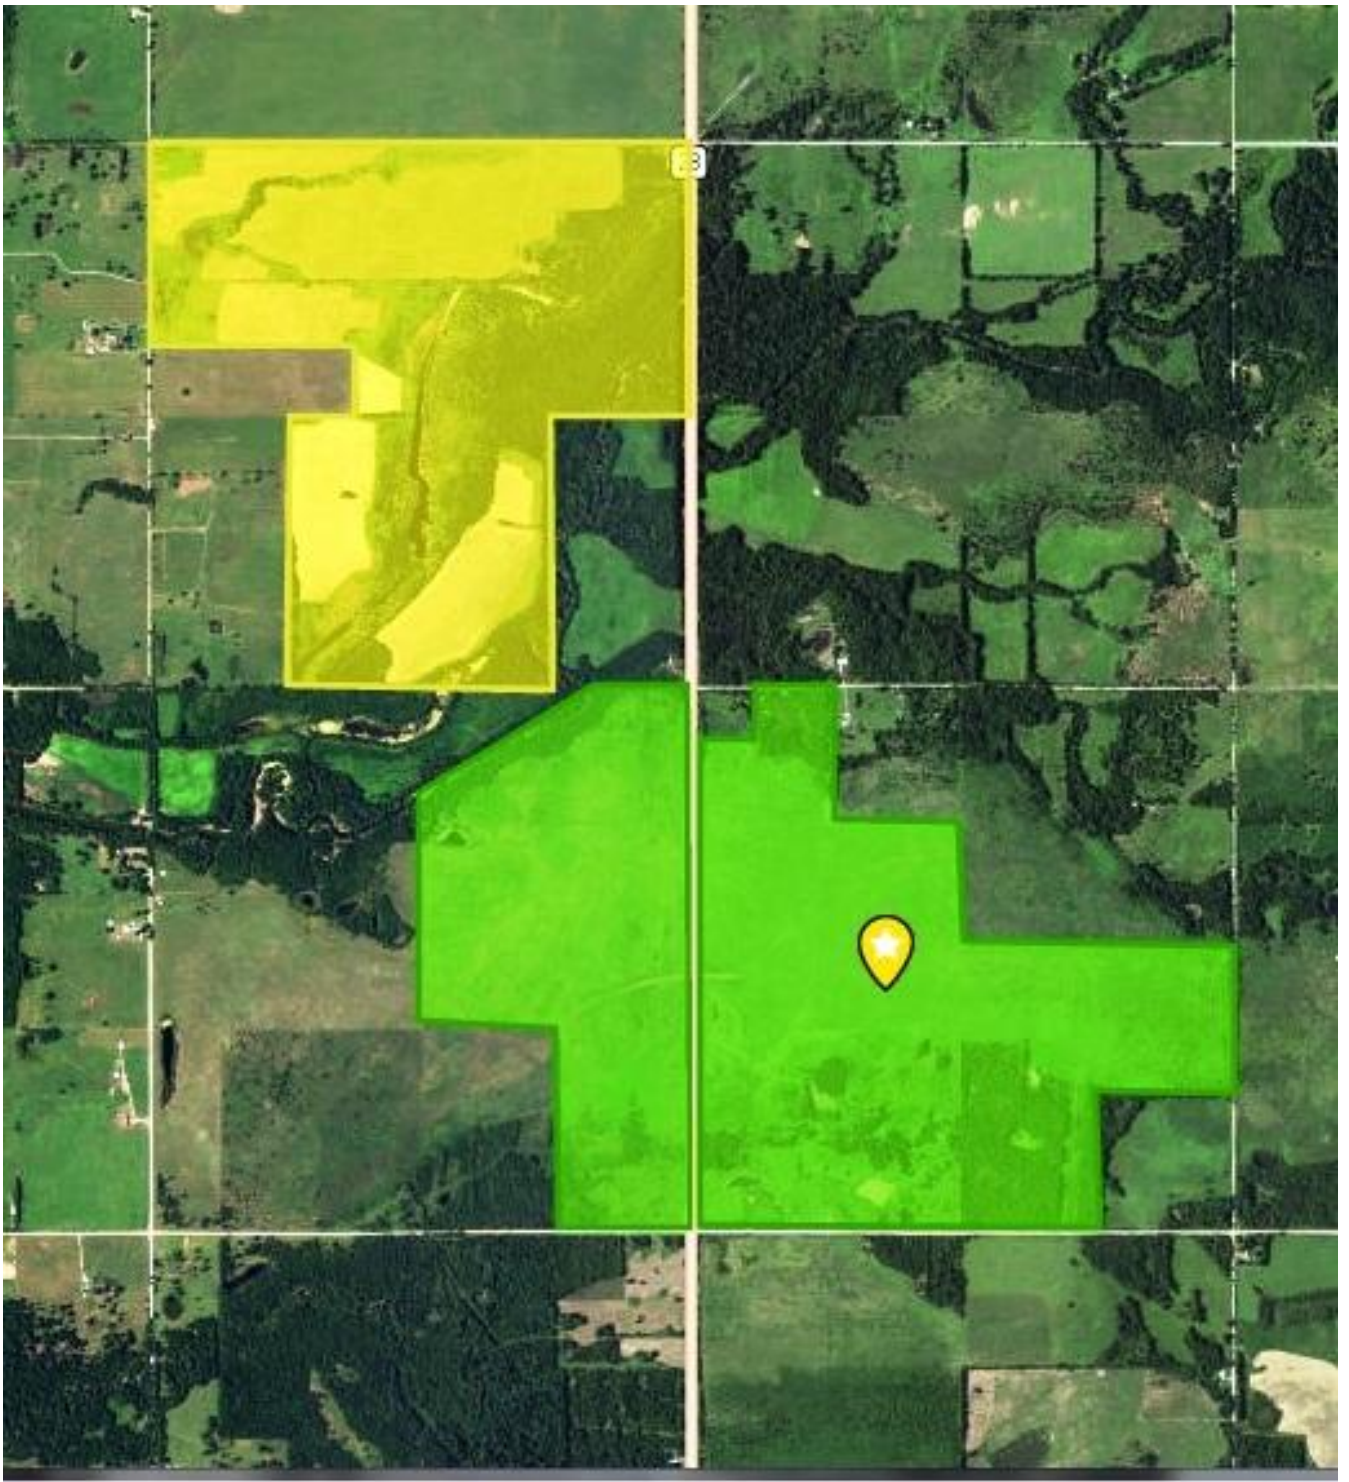

450 acres Alluwe, Oklahoma, Nowata County, \$2,000 per acre, Surface only. Located in: Section 16-25N-17E Hay Meadows, Grazing and Recreation, all with excellent access to good county roads and Hwy 28.

450 acres in Yellow Section 16-T25N-R17E Nowata Co.
250 & 378 are marked in Green. These three tracts together
would make an excellent grazing unit.

Owners are Aerial spraying all three of these pastures this spring for weeds, Buck Brush, Blackberry bushes, and other brush.

For More Information or Showing: **JC Barr, Broker 405-245-7585**
jakebarr1954@gmail.com jcbarrauctions.com

Possession can be at closing on the 250 & 378. Owners reserve the right to cut the first cutting of hay and remove it on the 450 ac tract spring of 2017.