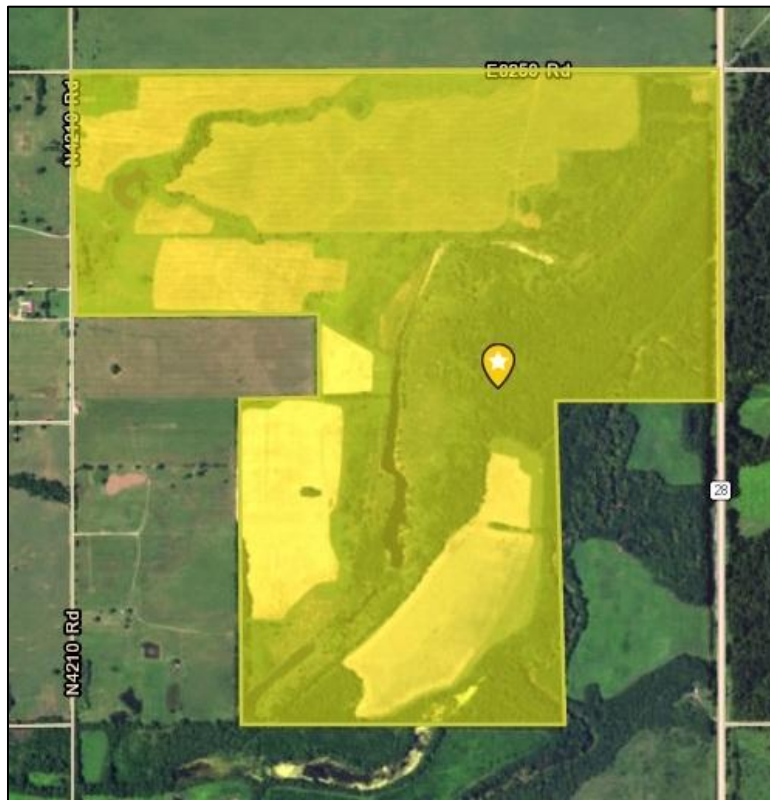

450 acres Alluwe, Oklahoma, Nowata County, \$2,000 per acre, Surface only. Located in: Section 16-25N-17E Hay Meadows, Grazing and Recreation, all with excellent access to good county roads and Hwy 28.

450 acres in Yellow Section 16-T25N-R17E Nowata Co.
250 & 378 are marked in Green. These three tracts together
would make an excellent grazing unit.

Owners are Aerial spraying all three of these pastures this spring for weeds, Buck Brush, Blackberry bushes, and other brush.

For More Information or Showing: **JC Barr, Broker 405-245-7585**
jakebarr1954@gmail.com jcbarrauctions.com

Possession can be at closing on the 250 & 378. Owners reserve the right to cut the first cutting of hay and remove it on the 450 ac tract spring of 2017.