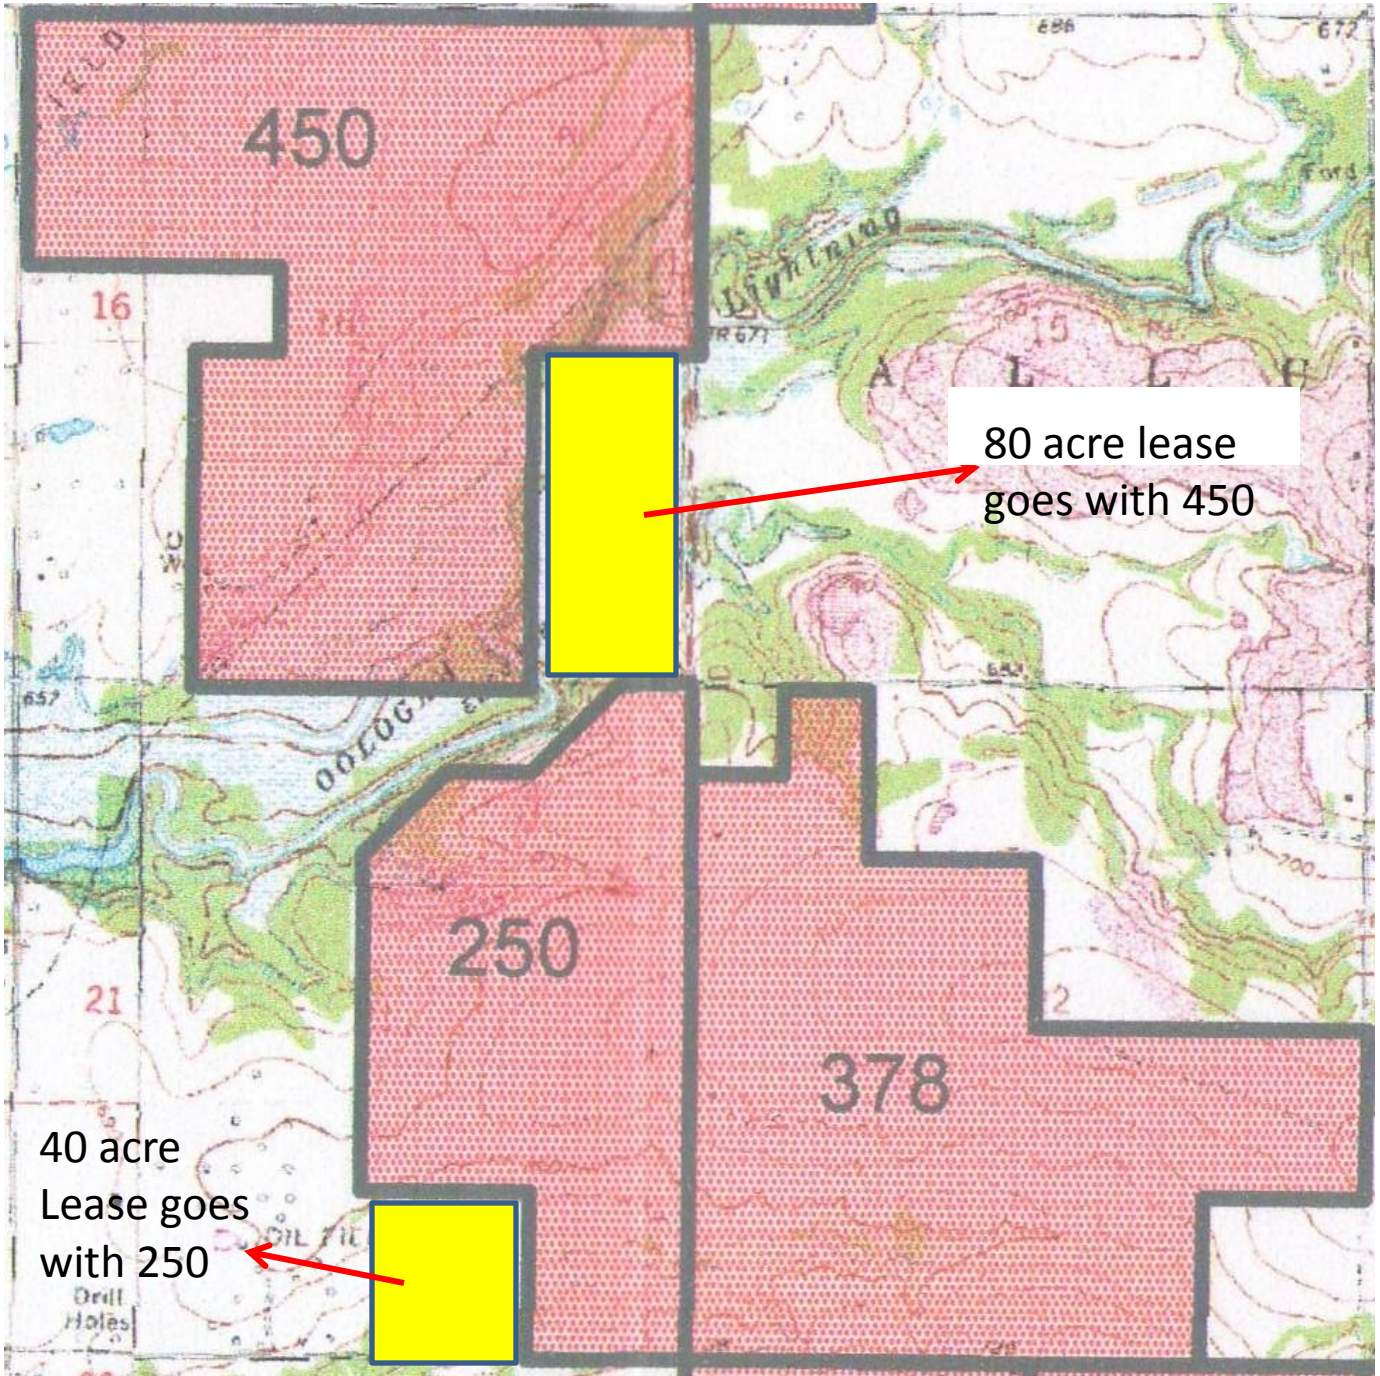

450 acres Alluwe, Oklahoma, Nowata County, \$2,000 per acre, Surface only. Located in: Section 16-25N-17E Hay Meadows, Grazing and Recreation, all with excellent access to good county roads and Hwy 28.

450 acres in Yellow Section 16-T25N-R17E Nowata Co.
250 & 378 are marked in Green. These three tracts together
would make an excellent grazing unit.

Owners are Aerial spraying all three of these pastures this spring for weeds, Buck Brush, Blackberry bushes, and other brush.

For More Information or Showing: **JC Barr, Broker 405-245-7585**
jakebarr1954@gmail.com jcbarrauctions.com

Possession can be at closing on the 250 & 378. Owners reserve the right to cut the first cutting of hay and remove it on the 450 ac tract spring of 2017.