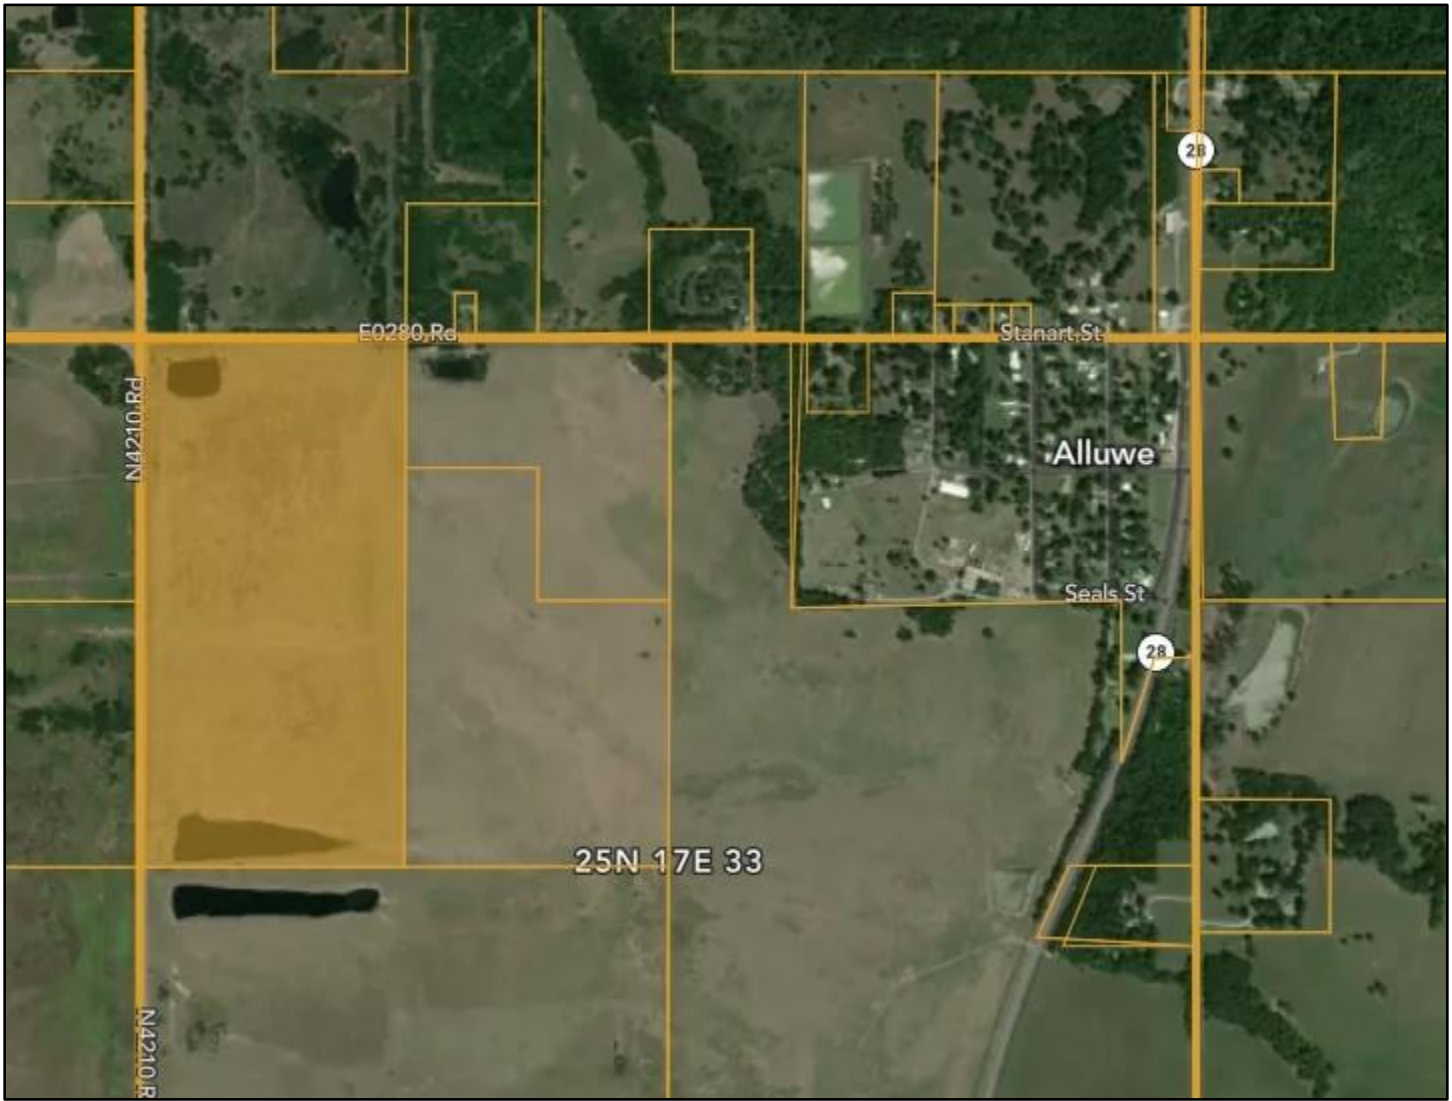

## Nowata County

***(Just 8 miles north of Chelsea, OK)***

Great access  $\frac{3}{4}$  mi. west of New Alluwe, OK on Stanart Avenue (Blacktop road) ( $\frac{1}{4}$  mile frontage here) south on county Road 4210 ( $\frac{1}{2}$  mile frontage here). Rural water, Two ponds, excellent fence, and grass with beautiful building sites, in Chelsea Schools.

Located in Section 33-25N-17E W2NW 80.00 +/- Acres in Nowata County, OK. Sitting west of New Alluwe and 8 miles north of Chelsea, OK. across the Rogers County line off Hwy 28. Blacktop road access on county road 0280 (Stanart Ave).